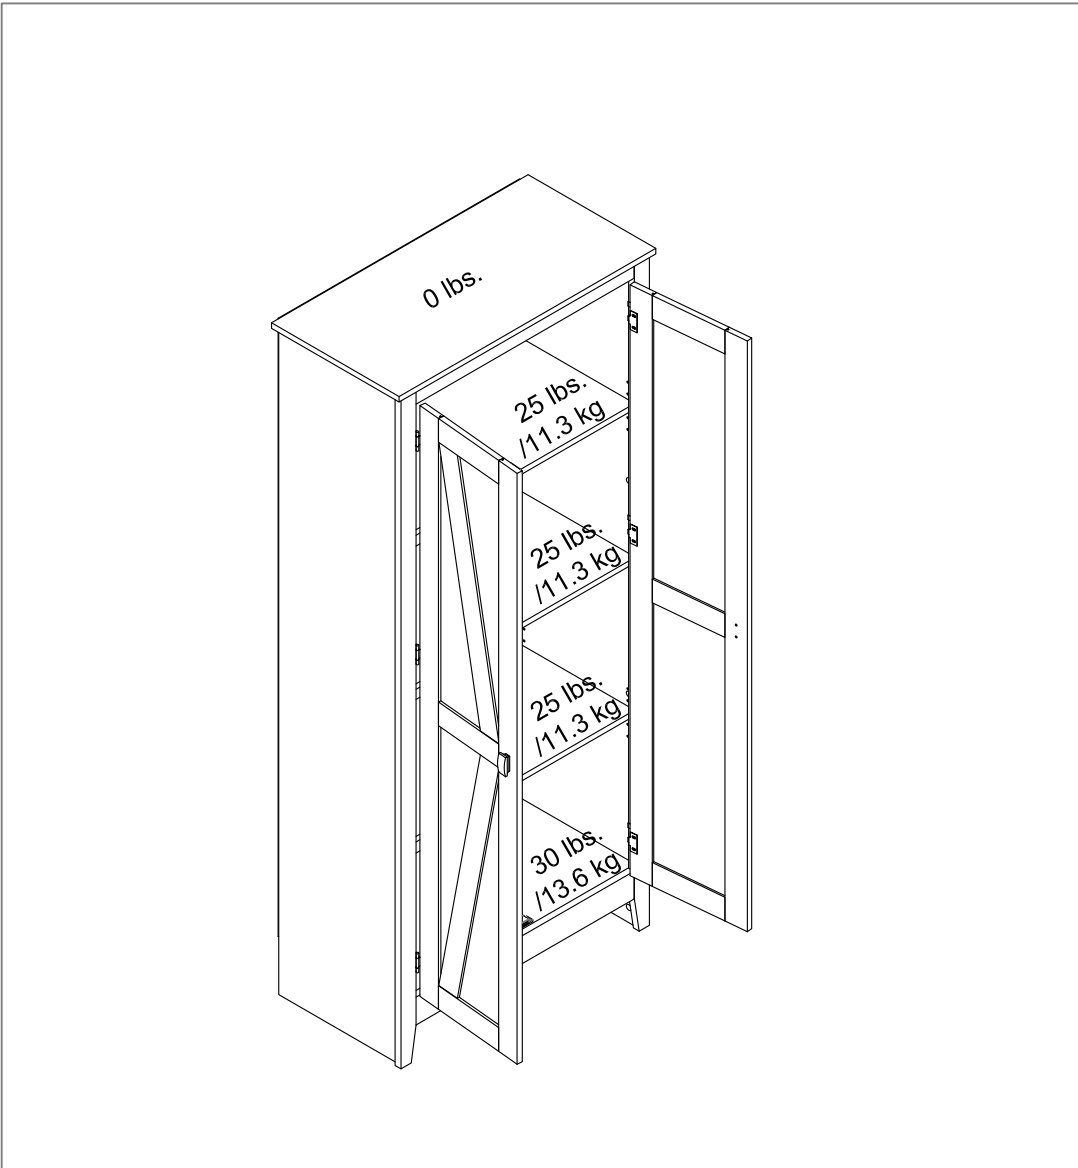

# 7532xxxCOM - 2 Door Storage Cabinet

Finish: N/A

Wood Breakdown:  
PB 66.2%, MDF 31.4%.  
Total storage: 14.7 cubic feet

Overall Product Size:  
31.5" W x 15.8" D x 71.9" H  
80cm W x 40.1cm D x 182.7cm H

Maximum Weight Capacities  
Unit Weight: 92.6 lbs. (42 kg)