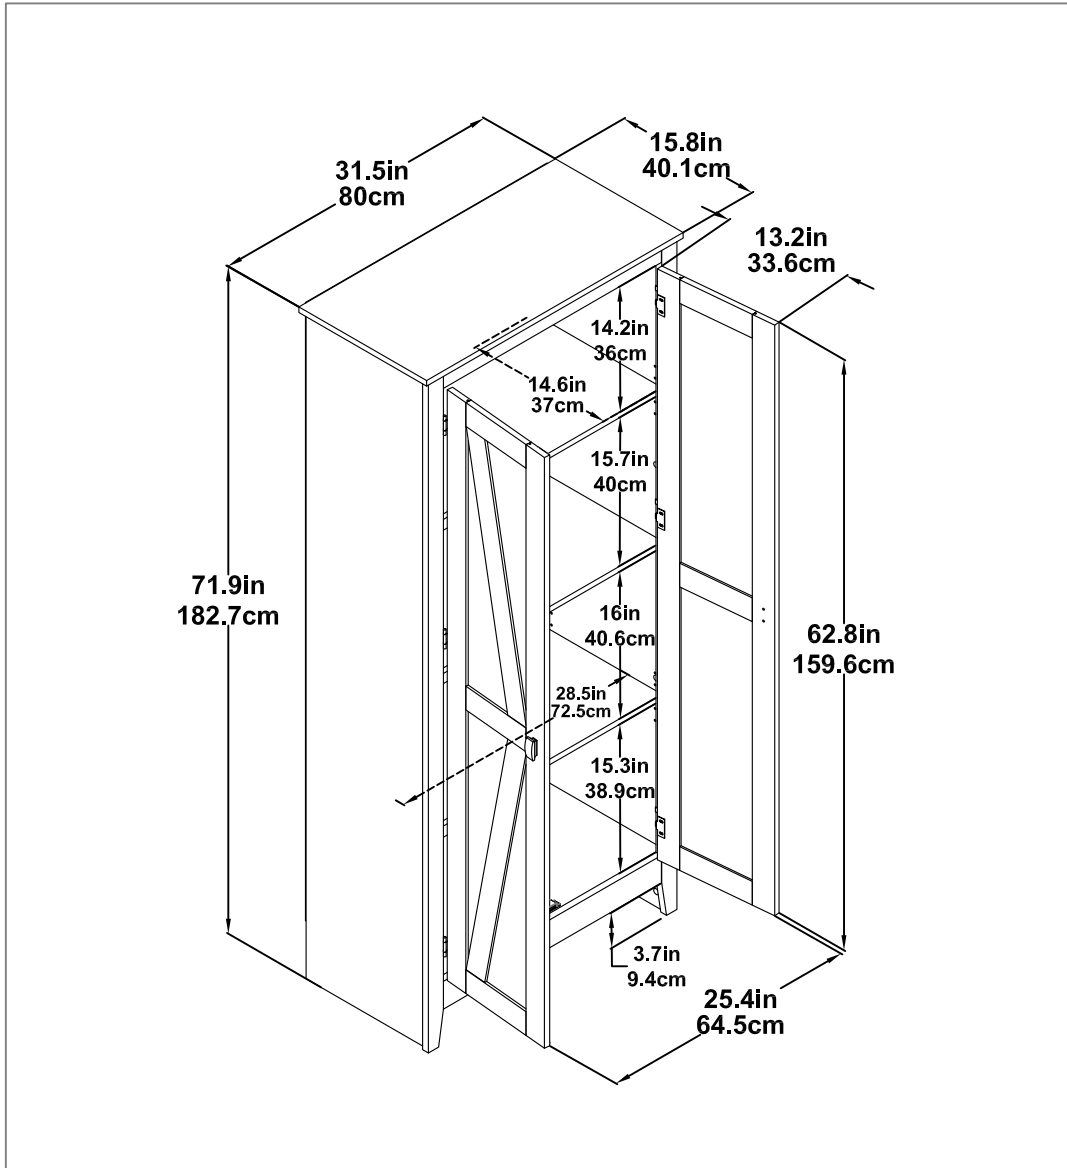

# 7532xxxCOM - 2 Door Storage Cabinet

Finish: N/A

Wood Breakdown:  
PB 66.2%, MDF 31.4%.  
Total storage: 14.7 cubic feet

Overall Product Size:  
31.5" W x 15.8" D x 71.9" H  
80cm W x 40.1cm D x 182.7cm H

Maximum Weight Capacities  
Unit Weight: 92.6 lbs. (42 kg)